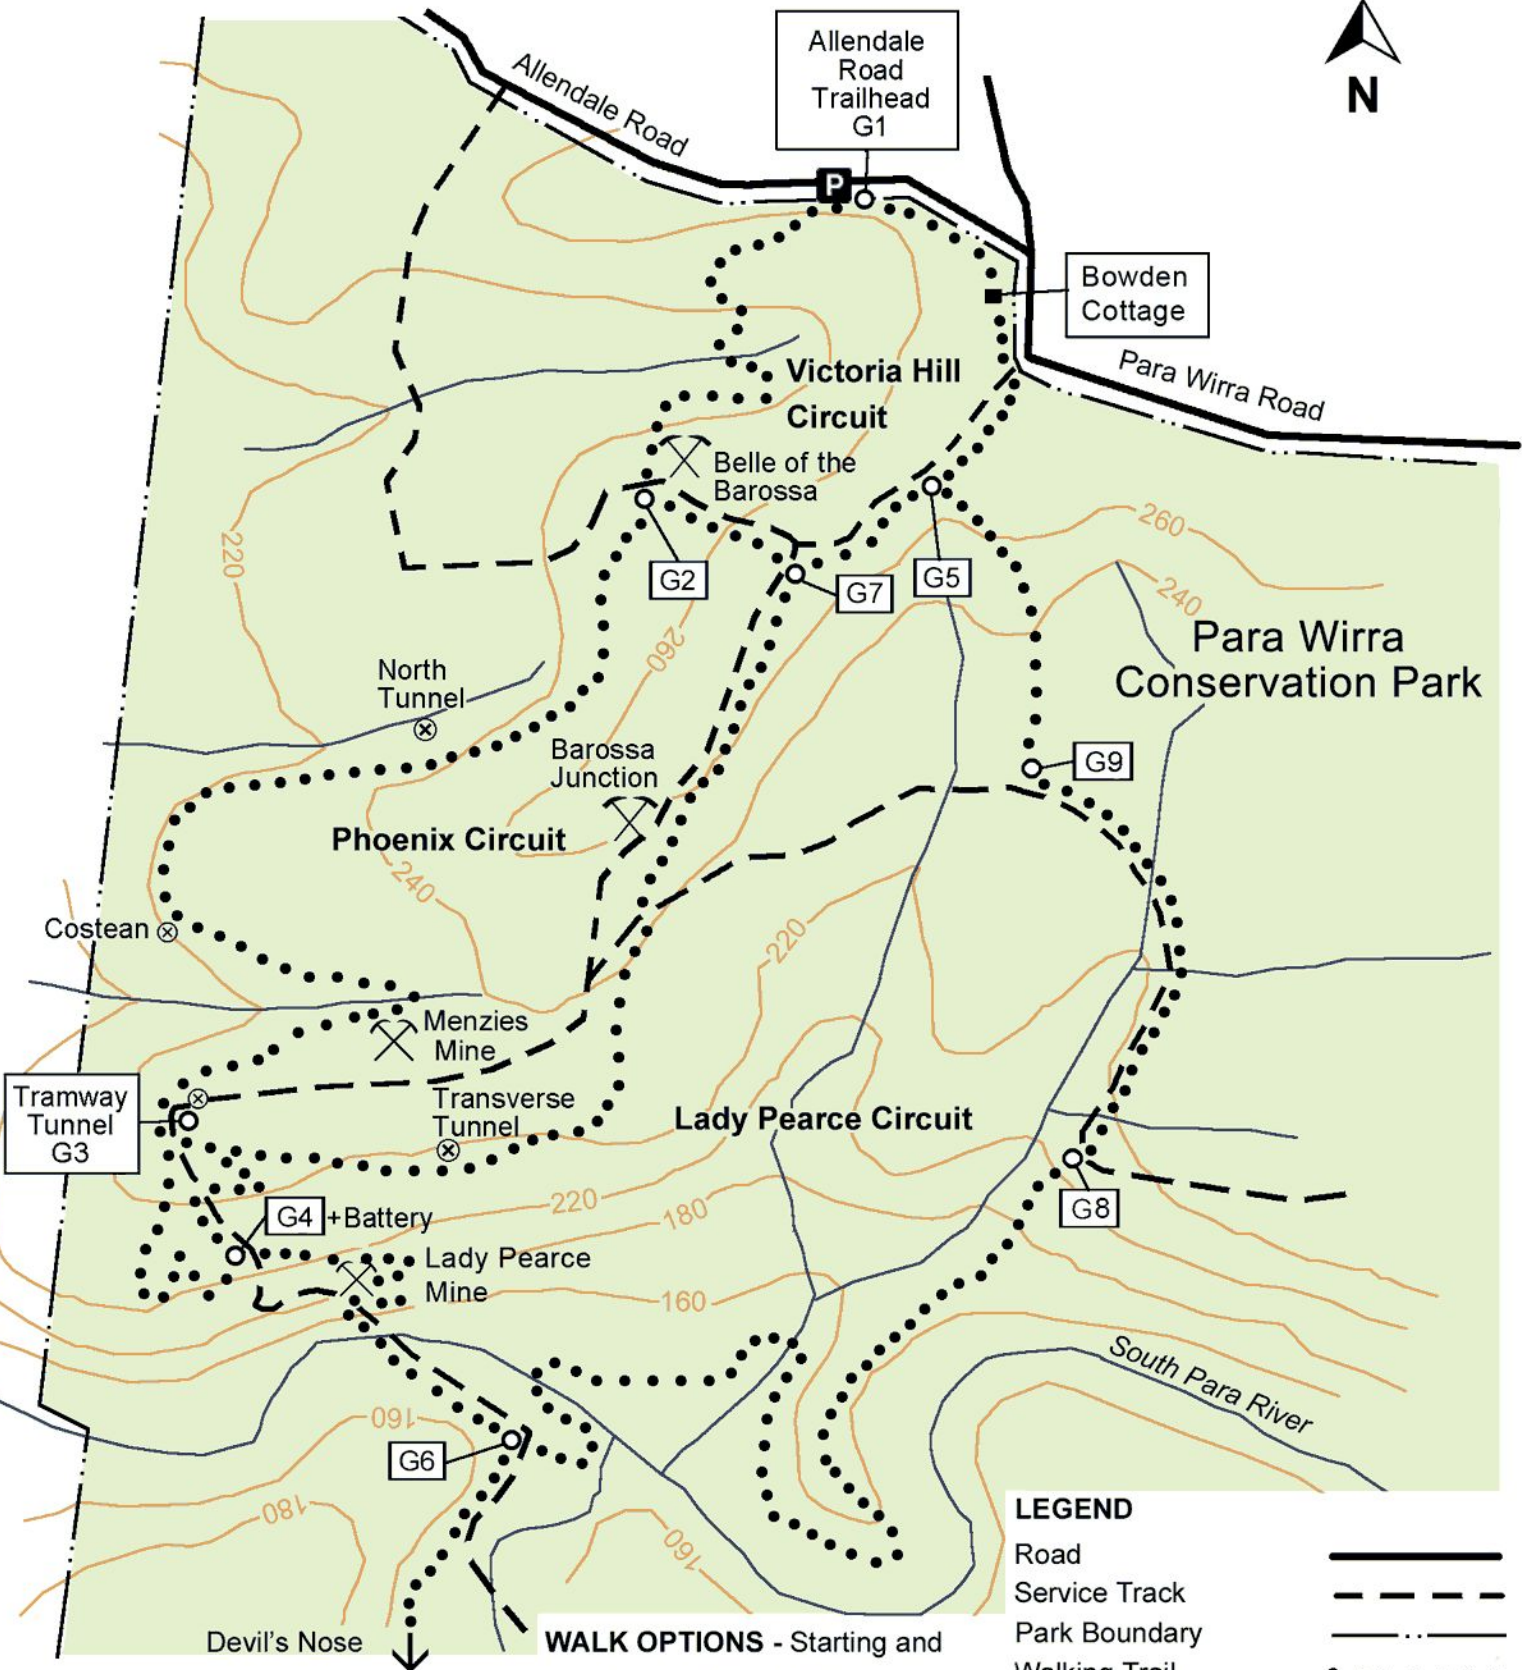

BAROSSA GOLDFIELDS NETWORK

WALK OPTIONS - Starting and finishing at the trailhead

Victoria Hill circuit	1.4 km
Phoenix Circuit	4.2 km
Lady Pearce Circuit	5.8 km

LEGEND

- Road
- Service Track
- Park Boundary
- Walking Trail
- Creek
- Checkpoint
- Feature
- Contour & Height (mtrs)