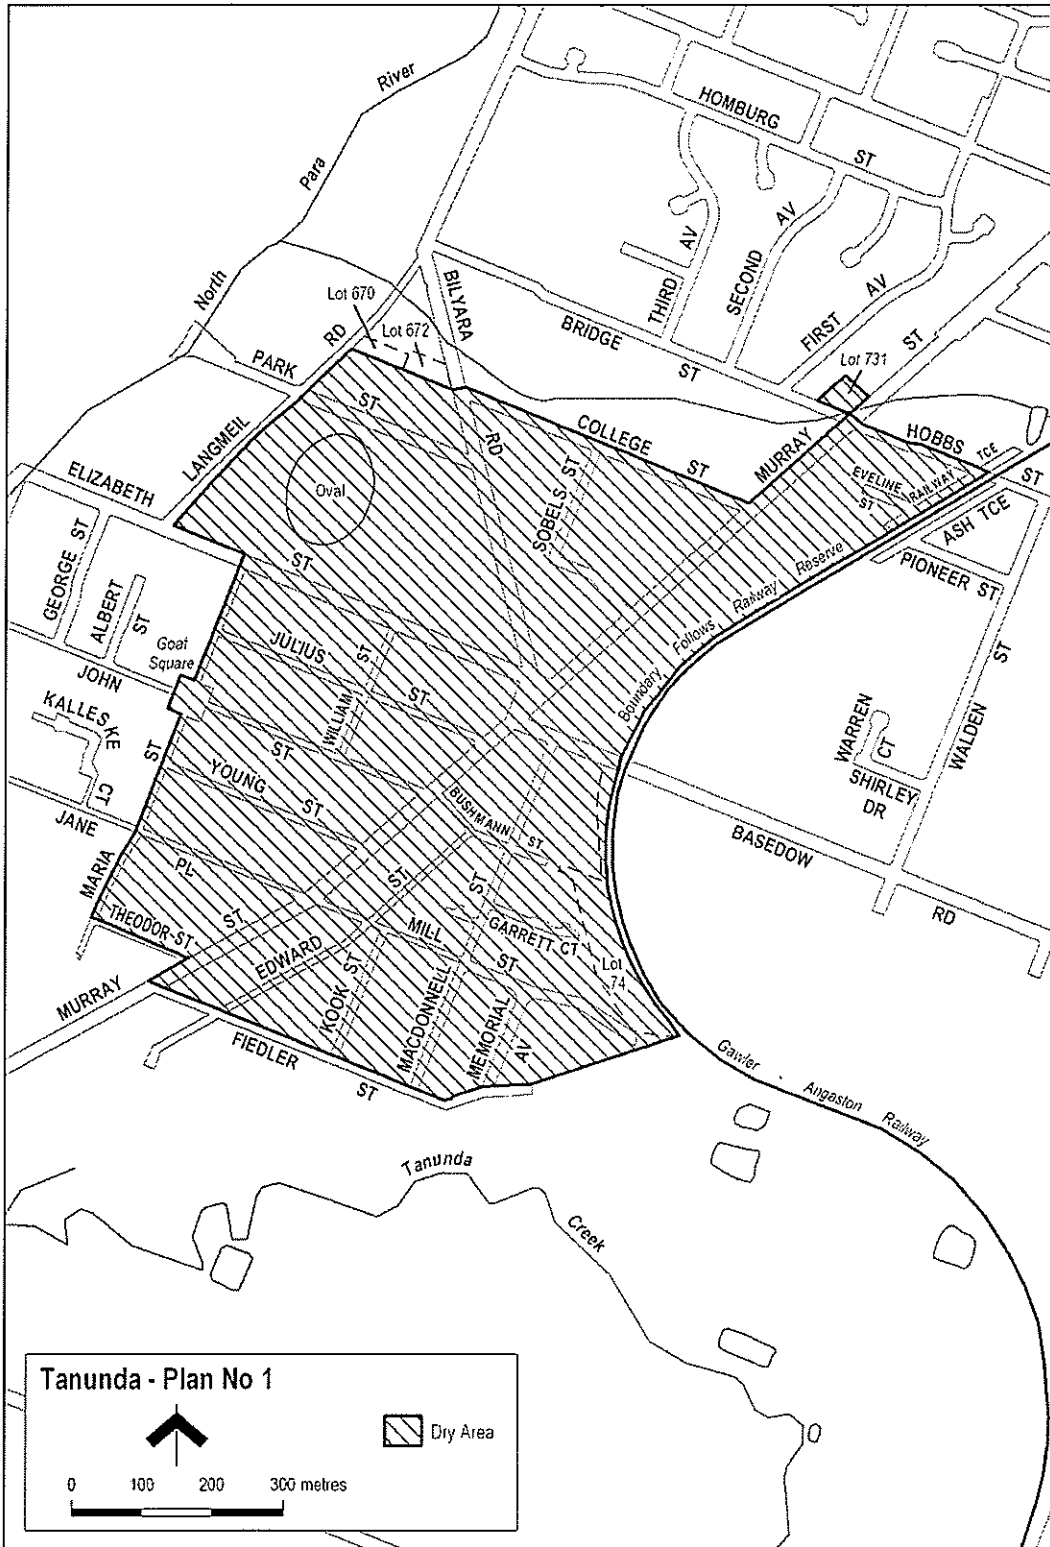

Alcohol Dry Areas ~ Tanunda Map

From 10:00pm to 8:00am on all days the consumption of alcohol and possession of open containers of alcohol is prohibited in the Dry Area as shown in Tanunda - Plan No 1.

Map 1 of 1