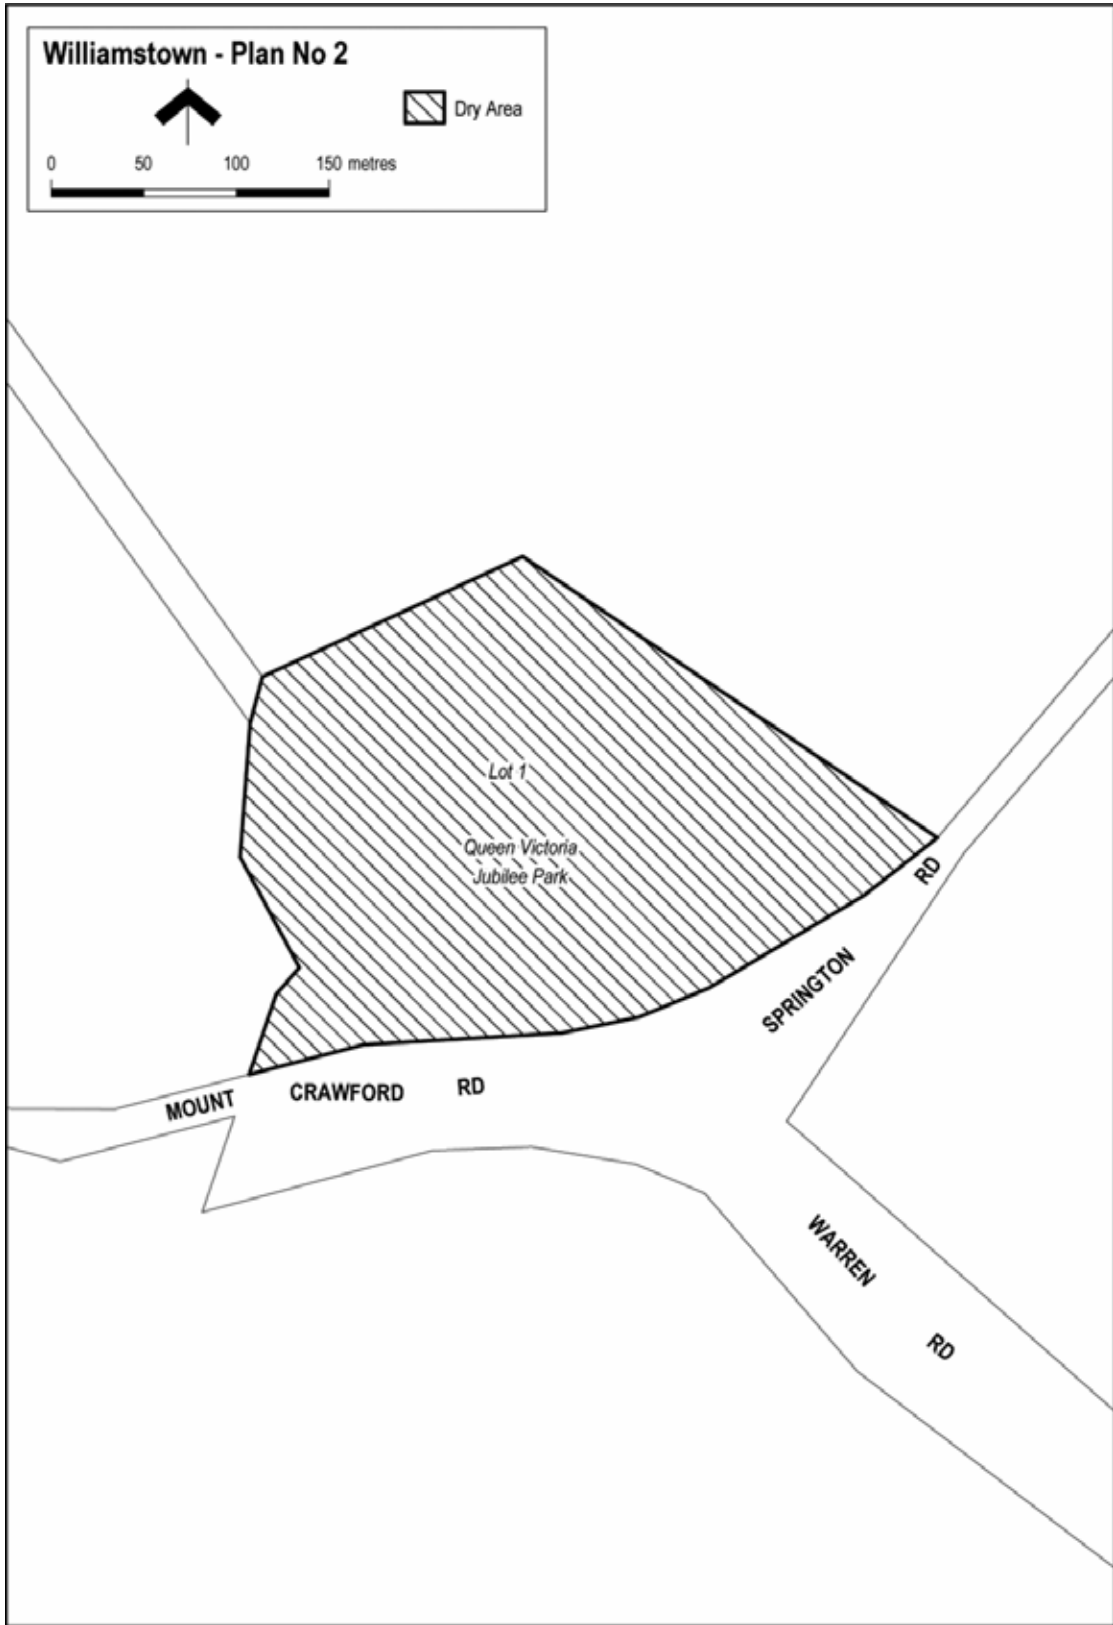

Alcohol Dry Areas ~ Williamstown Map

From 10:00pm to 8:00am on all days the consumption of alcohol and possession of open containers of alcohol is prohibited in the Dry Area as shown in Williamstown - Plan No 1 and Williamstown - Plan No 2.

Map 2 of 2

Map Source ~ South Australian Government Gazette 22 January 2009