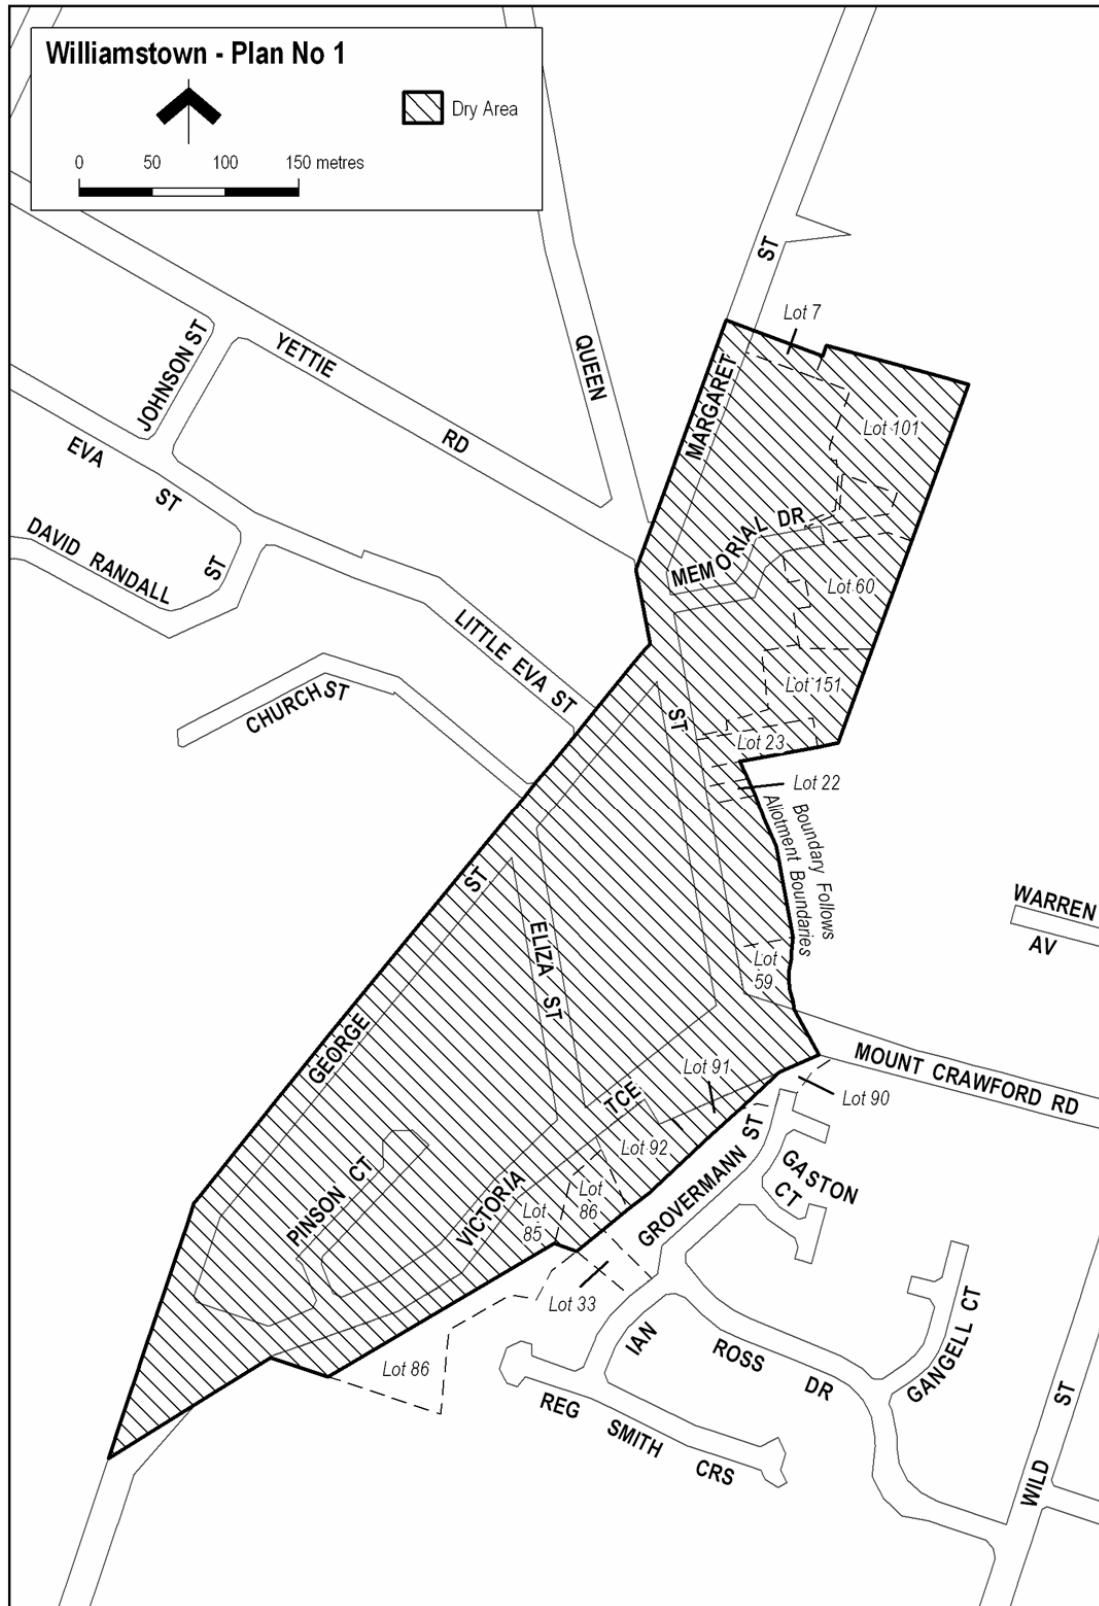

Alcohol Dry Areas ~ Williamstown Map

From 10:00pm to 8:00am on all days the consumption of alcohol and possession of open containers of alcohol is prohibited in the Dry Area as shown in Williamstown - Plan No 1 and Williamstown - Plan No 2.

Map 2 of 2

Map Source ~ South Australian Government Gazette 22 January 2009