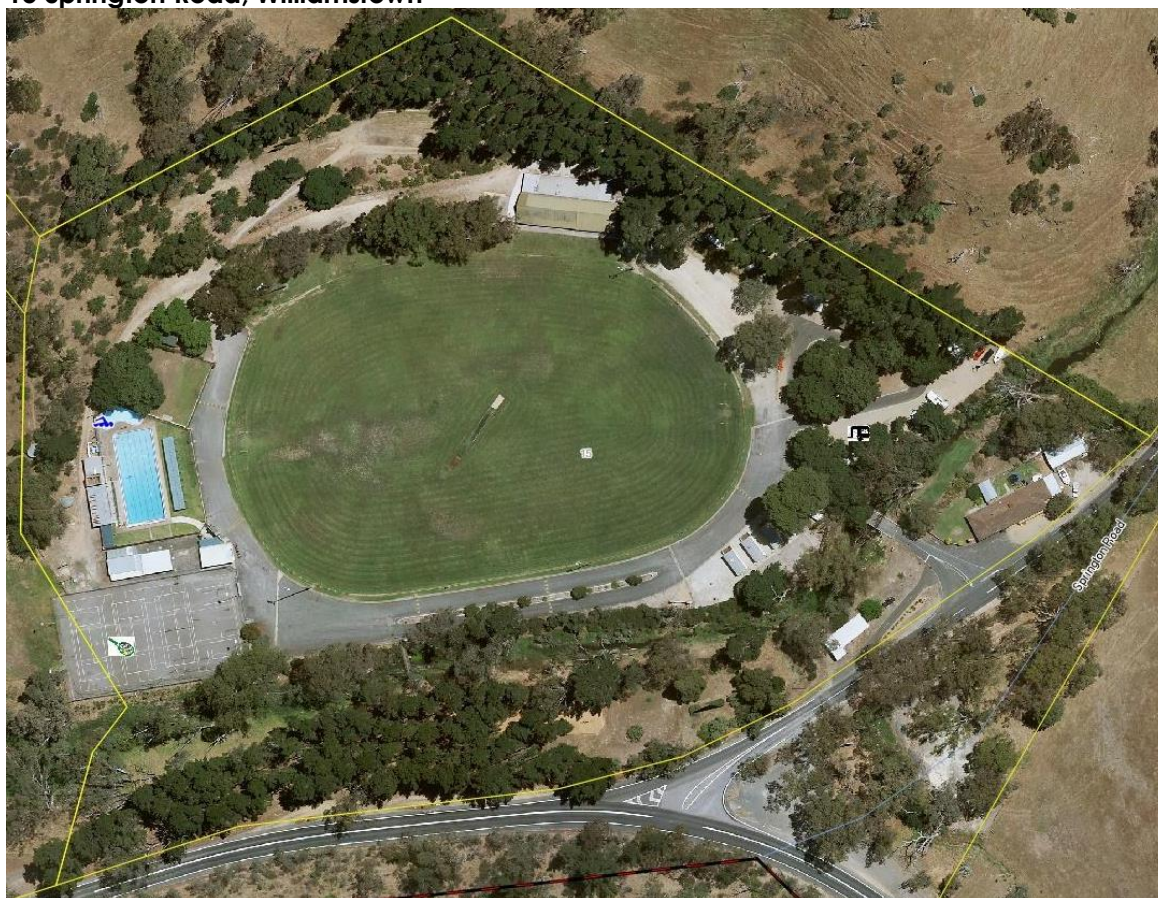

WILLIAMSTOWN QUEEN VICTORIA JUBILEE PARK

The Barossa Council

15 Springton Road, Williamstown

Bookings/enquiries/ Key Collection:

Telephone: 08 8524 6363

Email: williamstowncp@internode.on.net

Facilities:

The following facilities are available at Williamstown Queen Victoria Jubilee Park:

- Oval
- Playground
- Tennis courts
- Clubrooms – Verandah area, function room, and kitchen
  - o The function room is approximately 6.5m x 16m
  - o Suitable for functions with up to 100 people
  - o The verandah are is approximately 3m x 21m
- Public Swimming Pool
- Public amenities.

Availability is subject to regular sports (Cricket and tennis in the summer months, and football in winter months).

43-51 Tanunda Road

Nuriootpa SA 5355

Phone (08) 8563 8444

Email: CustomerService@barossa.sa.gov.au

www.barossa.sa.gov.au

heritage, lifestyle, opportunity, prosperity