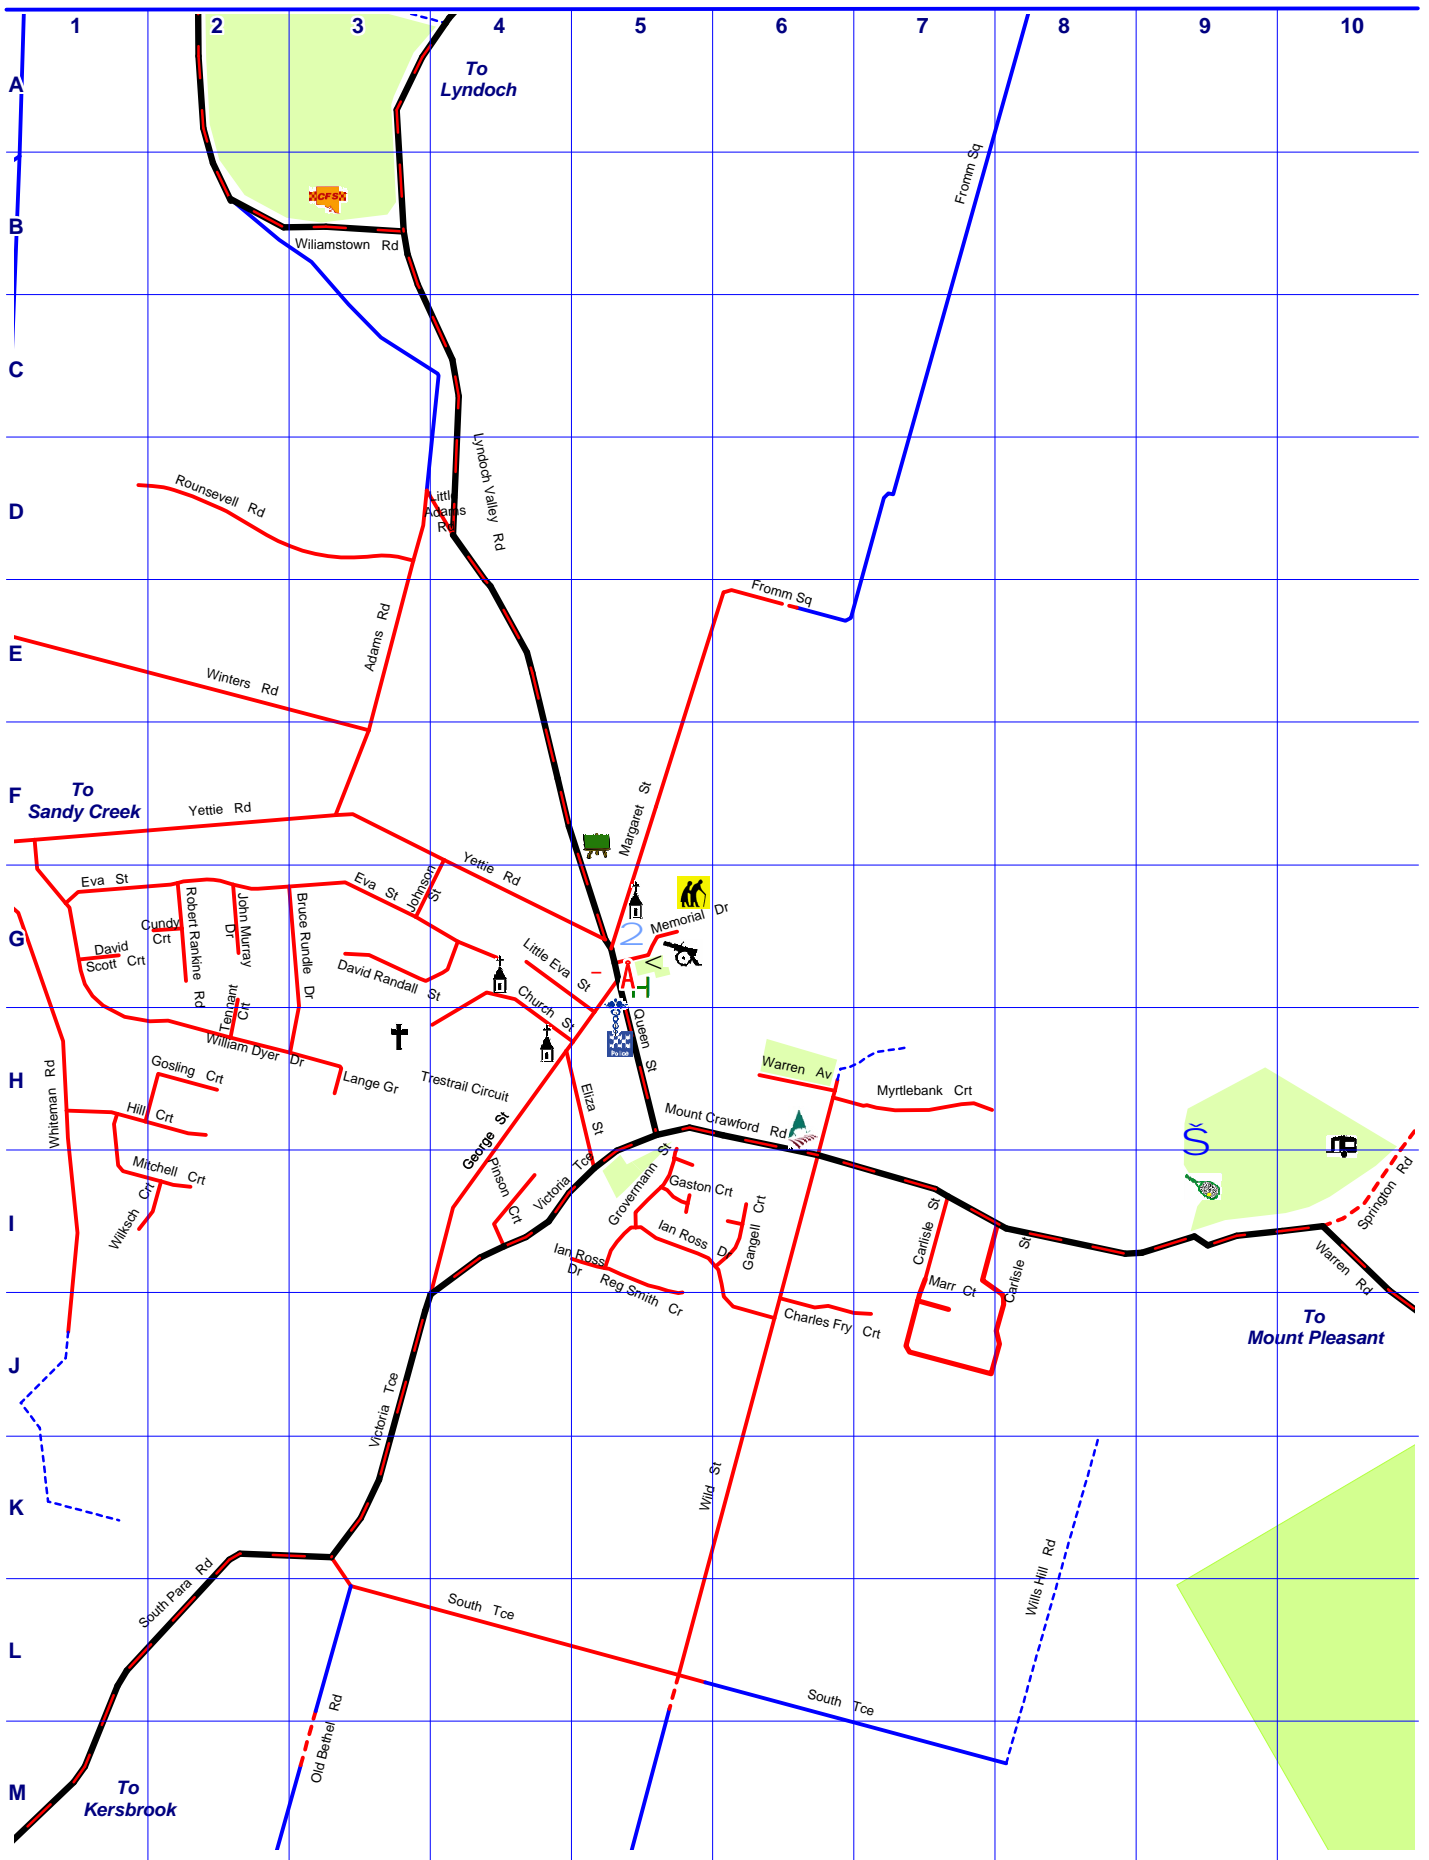

WILLIAMSTOWN

WILLIAMSTOWN Street Index

Adams Road	E 3	Wilksch Court	I 1
Bruce Rundle Drive	G 3	William Dyer Drive	H 2
Carlisle Street	I 7	Williamstown Road	B 3
Charles Fry Court	J 6	Wills Hill Road	L 8
Church Street	H 4	Winters Road	E 2
Cundy Court	G 2	Yettie Road	G 4
Cyril Minge Road	B 2		
David Randall Street	G 3		
David Scott Court	G 1		
Eliza Street	H 5		
Eva Street	G 3		
Fromm Square	E 6		
Gangell Court	I 6		
Gaston Court	I 5		
George Street	H 4		
Gosling Court	H 2		
Grovermann Street	I 5		
Hill Court	H 1		
Ian Ross Drive	I 5		
John Murray Drive	G 2		
Johnson Street	G 3		
Lange Grove	H 3		
Little Adams Road	D 4		
Little Eva Street	G 4		
Lyndoch Valley Road	D 4		
Margaret Street	F 5		
Marr Court	J 7		
Memorial Drive	G 5		
Mewett Court	B 2		
Mitchell Court	I 1		
Mount Crawford Road	H 6		
Myrtlebank Court	H 7		
Old Bethel Road	M 3		
Polkinghorne Place	F 3		
Pinson Court	I 4		
Queen Street	H 5		
Reg Smith Court	I 5		
Robert Rankine Road	G 2		
Rounsevell Road	D 2		
South Para Road	L 2		
South Terrace	L 4		
Springton Road	I 10		
Tenant Court	H 2		
Trestrail Circuit	H 4		
Victoria Terrace	J 3		
Warren Avenue	H 6		
Warren Road	I 10		
Whiteman Road	H 1		
Wild Street	K 6		